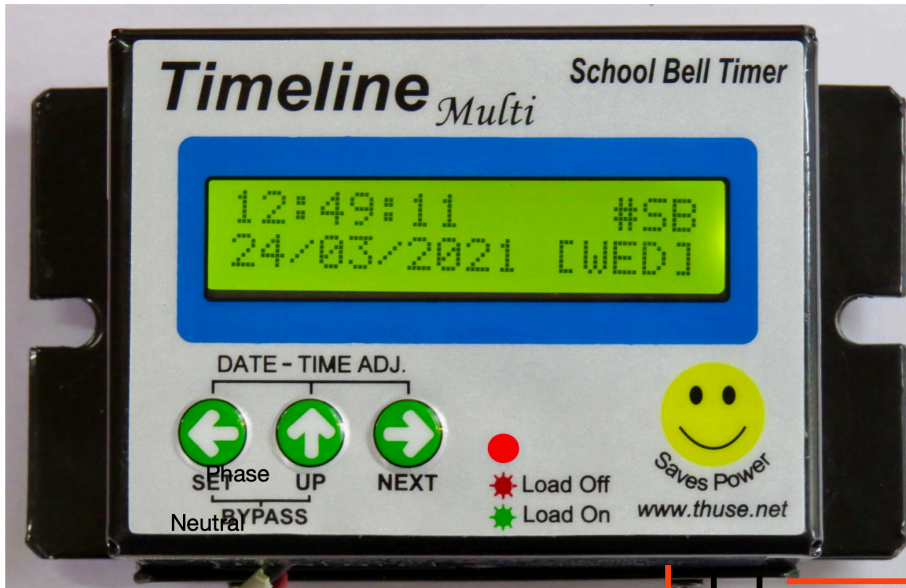

Multi Event / School Bell Timer Connection Diagram

Electric Gong Bell

INPUT Phase Neutral **OUTPUT**

For any help, please write to business@thuse.net OR Call +91 70660 63397

Thuse Electronics P. Ltd.

Made in India